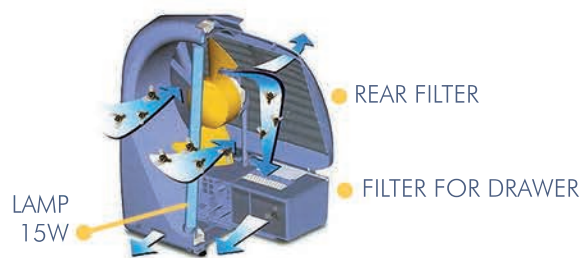

Insects trap ideal for indoor use. Safe and strong as the Insectivoro range, it comes with only 35W of total power: lower consumption for the best domestic pest control strategy. It can be placed on furniture, on the ground or hung on the wall.

STRUCTURE

The structure is in polypropylene. Kyoto comes with an extra protection for domestic applications.

LAMPS

Equipped with an actinic 15W UV-A lamp with irradiation of 8-10 meters.

SAFETY AND CLEANING

Approved by IMQ and designed to grant maximum comfort, silence and safety.

PATENTED DRAWER

TECHNICAL FEATURES	396A
Structure	PP
Size (mm)	245x190x340 mm (H)
Weight	1,9 kg
Voltage	230V/50Hz
UV-A lamps	35W
Lamp life	1x15 W
Motor speed	5000 h
Insulation class	900 rpm
Total consumption	II
SPARE LAMP	0415