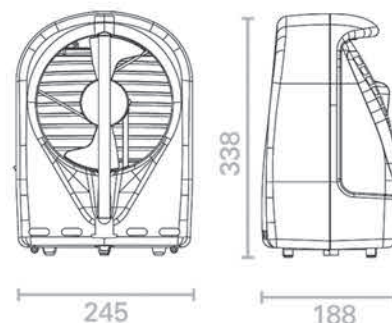

STRUCTURE

The structure is in polypropylene. Kyoto comes with an extra protection for domestic applications.

LAMPS

Equipped with an actinic 15W UV-A lamp with irradiation of 8-10 meters.

SAFETY AND CLEANING

Approved by IMQ and designed to grant maximum comfort, silence and safety.

PATENTED DRAWER

TECHNICAL FEATURES	396A
Structure	PP
Size (mm)	245x190x340 mm (H)
Weight	1,9 kg
Voltage	230V/50Hz
UV-A lamps	35W
Lamp life	1x15 W
Motor speed	5000 h
Insulation class	900 rpm
Total consumption	II
SPARE LAMP	0415